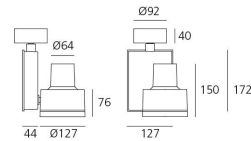

### Picto 125 HIT 70W VWFL Ceiling - Black/White

**DESIGN BY :**

Artemide

**MATERIALS :**

Aluminium

**DESCRIPTION :**

Directional spotlight using metal halide lamps. Comes with surface plate for ceiling mounting. Body made from aluminium with paint finish. Pure aluminium optics. Tilt angle ranging from -90° to 90°, rotation of up to 355°. Electronic control gear. Safety glass included. Wide range of accessories. Not suitable for wall installation. Complies with standard EN60598-1 and other specific standards.

### TECHNICAL DATA SHEET

**Features**

Product name:	Picto 125 HIT 70W VWFL Ceiling - Black/White
Article Code:	M225511VWFL
Colour:	Black/White
Material:	Aluminium
Series:	Architectural
Environment:	Indoor
Area contract:	Retail, Museum & Exhibitions, , Private Residence

**Dimensions****OPTICS**

Emission: Accent Lighting

**DIMENSIONS**

Width:	(cm) 12.7
Height:	(cm) 17.2
Cutout width:	(cm) 12.7
Inclination:	-90/+90
Rotation:	355
Cutout shape:	
Weight:	2.3
Glow Wire Test:	850 °