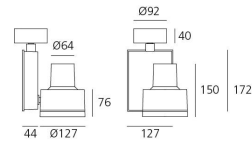

PRODUCT DATA SHEET

Picto 125 HIT 35W VWFL Ceiling - Silver

**DESIGN BY :**

Artemide

MATERIALS :

Aluminium

DESCRIPTION :

Directional spotlight using metal halide lamps. Comes with surface plate for ceiling mounting. Body made from aluminium with paint finish. Pure aluminium optics. Tilt angle ranging from -90° to 90°, rotation of up to 355°. Electronic control gear. Safety glass included. Wide range of accessories. Not suitable for wall installation. Complies with standard EN60598-1 and other specific standards.

Optic VWFL (Angle > 2x30°)

Light emission

Accent Lighting

IP20  

TECHNICAL DATA SHEET

Features

Product name:	Picto 125 HIT 35W VWFL Ceiling - Silver
Article Code:	M225461VWFL
Colour:	Silver
Material:	Aluminium
Series:	Architectural
Environment:	Indoor
Area contract:	Retail, Museum & Exhibitions, , Private Residence

Dimensions**OPTICS**

Emission: Accent Lighting

DIMENSIONS

Width:	(cm) 12.7
Height:	(cm) 17.2
Cutout width:	(cm) 12.7
Inclination:	-90/+90
Rotation:	355
Cutout shape:	
Weight:	2.3
Glow Wire Test:	850 °

LAMPS NOT INCLUDED