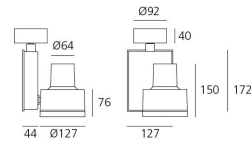

### Picto 125 HIT 35W WFL Ceiling - Silver

**DESIGN BY :**

Artemide

**MATERIALS :**

Aluminium

**DESCRIPTION :**

Directional spotlight using metal halide lamps. Comes with surface plate for ceiling mounting. Body made from aluminium with paint finish. Pure aluminium optics. Tilt angle ranging from -90° to 90°, rotation of up to 355°. Electronic control gear. Safety glass included. Wide range of accessories. Not suitable for wall installation. Complies with standard EN60598-1 and other specific standards.

Optic WFL (2x20° &lt; Angle &lt; 2x30°)

**Light emission**

Accent Lighting

IP20  

### TECHNICAL DATA SHEET

**Features**

Product name:	Picto 125 HIT 35W WFL Ceiling - Silver
Article Code:	M225461WFL
Colour:	Silver
Material:	Aluminium
Series:	Architectural
Environment:	Indoor
Area contract:	Retail, Museum & Exhibitions, , Private Residence

**Dimensions****OPTICS**

Emission: Accent Lighting

**DIMENSIONS**

Width:	(cm) 12.7
Height:	(cm) 17.2
Cutout width:	(cm) 12.7
Inclination:	-90/+90
Rotation:	355
Cutout shape:	
Weight:	2.3
Glow Wire Test:	850 °