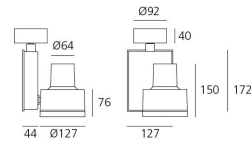

PRODUCT DATA SHEET

Picto 125 HIT 35W WFL Ceiling - Black

**DESIGN BY :**

Artemide

MATERIALS :

Aluminium

DESCRIPTION :

Directional spotlight using metal halide lamps. Comes with surface plate for ceiling mounting. Body made from aluminium with paint finish. Pure aluminium optics. Tilt angle ranging from -90° to 90°, rotation of up to 355°. Electronic control gear. Safety glass included. Wide range of accessories. Not suitable for wall installation. Complies with standard EN60598-1 and other specific standards.

Optic WFL (2x20° < Angle < 2x30°)

Light emission

Accent Lighting

IP20  

TECHNICAL DATA SHEET

Features

Product name:	Picto 125 HIT 35W WFL Ceiling - Black
Article Code:	M225441WFL
Colour:	Black
Material:	Aluminium
Series:	Architectural
Environment:	Indoor
Area contract:	Retail, Museum & Exhibitions, , Private Residence

Dimensions**OPTICS**

Emission: Accent Lighting

DIMENSIONS

Width:	(cm) 12.7
Height:	(cm) 17.2
Cutout width:	(cm) 12.7
Inclination:	-90/+90
Rotation:	355
Cutout shape:	
Weight:	2.3
Glow Wire Test:	850 °

LAMPS NOT INCLUDED