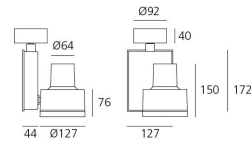

PRODUCT DATA SHEET

Picto 125 HIT 35W WFL Ceiling - White

DESIGN BY :

Artemide

MATERIALS :

Aluminium

DESCRIPTION :

Directional spotlight using metal halide lamps. Comes with surface plate for ceiling mounting. Body made from aluminium with paint finish. Pure aluminium optics. Tilt angle ranging from -90° to 90°, rotation of up to 355°. Electronic control gear. Safety glass included. Wide range of accessories. Not suitable for wall installation. Complies with standard EN60598-1 and other specific standards.

Optic WFL (2x20° < Angle < 2x30°)

Light emission

Accent Lighting

IP20  

TECHNICAL DATA SHEET

Features

Product name:	Picto 125 HIT 35W WFL Ceiling - White
Article Code:	M225431WFL
Colour:	White
Material:	Aluminium
Series:	Architectural
Environment:	Indoor
Area contract:	Retail, Museum & Exhibitions, , Private Residence

Dimensions

OPTICS

Emission: Accent Lighting

DIMENSIONS

Width:	(cm) 12.7
Height:	(cm) 17.2
Cutout width:	(cm) 12.7
Inclination:	-90/+90
Rotation:	355
Cutout shape:	
Weight:	2.3
Glow Wire Test:	850 °

LAMPS NOT INCLUDED