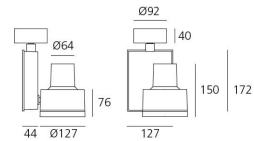

### TECHNICAL DATA SHEET

**Features**

Product name:	Picto 125 HIT 35W VWFL Ceiling - White/Antracite grey
Article Code:	M225421VWFL
Colour:	White/Antracite grey
Material:	Aluminium
Series:	Architectural
Environment:	Indoor
Area contract:	Retail, Museum & Exhibitions, , Private Residence

**OPTICS**

Emission: Accent Lighting

**DIMENSIONS**

Width:	(cm) 12.7
Height:	(cm) 17.2
Cutout width:	(cm) 12.7
Inclination:	-90/+90
Rotation:	355
Cutout shape:	
Weight:	2.3
Glow Wire Test:	850 °

**LAMPS NOT INCLUDED**

Category:	HQI
Number:	1
Lbs:	HIT-CE
Watt:	35
Socket:	G12
Type:	MT/UB-35
Luminous Flux (lm):	3300
Colour Rendering:	80
Colour temperature (K):	3000

**Dimensions****LAMP**IP20  **ELECTRICAL**

Starter:	Electronic (integrated)
Voltage:	220V-240V