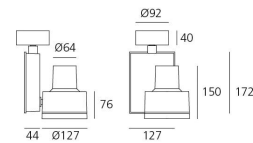

Dimensions

LAMP

IP20

ELECTRICAL

Starter:	Electronic (integrated)
Voltage:	220V-240V