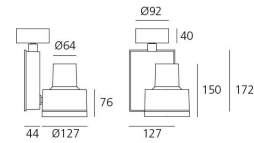

### Picto 125 HIT 35W WFL Ceiling - Black/White

**DESIGN BY :**

Artemide

**MATERIALS :**

Aluminium

**DESCRIPTION :**

Directional spotlight using metal halide lamps. Comes with surface plate for ceiling mounting. Body made from aluminium with paint finish. Pure aluminium optics. Tilt angle ranging from -90° to 90°, rotation of up to 355°. Electronic control gear. Safety glass included. Wide range of accessories. Not suitable for wall installation. Complies with standard EN60598-1 and other specific standards.

Optic WFL (2x20° &lt; Angle &lt; 2x30°)

**Light emission**

Accent Lighting

IP20  

### TECHNICAL DATA SHEET

**Features**

Product name:	Picto 125 HIT 35W WFL Ceiling - Black/White
Article Code:	M225411WFL
Colour:	Black/White
Material:	Aluminium
Series:	Architectural
Environment:	Indoor
Area contract:	Retail, Museum & Exhibitions, , Private Residence

**Dimensions****OPTICS**

Emission: Accent Lighting

**DIMENSIONS**

Width:	(cm) 12.7
Height:	(cm) 17.2
Cutout width:	(cm) 12.7
Inclination:	-90/+90
Rotation:	355
Cutout shape:	
Weight:	2.3
Glow Wire Test:	850 °