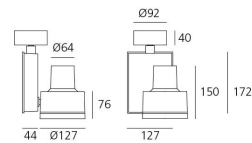

Dimensions

LAMP

IP20

ELECTRICAL

Starter:	Electronic (integrated)
Voltage:	220V-240V