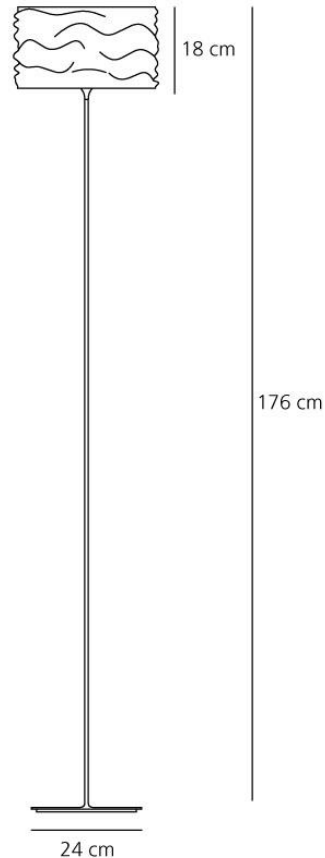

### Aqua Cil terra - Blue

**DESIGN BY :**

Ross Lovegrove  
2007

**MATERIALS :**

Aluminium, steel

**DESCRIPTION :**

Floor lamp, with matching table and suspension versions. "The Aqua Cil series of products not only contain light; internally reflecting the waves outward in a broad but soft way but also externally the mirror properties of the algorithms reflect and dematerialize the physicality of the object". Materials: die-cast aluminium base and structure; steel stem; hydroformed and mirror-treated aluminium diffuser.

### TECHNICAL DATA SHEET

**Features**

Product name:	Aqua Cil terra - Blue
Article Code:	0926010A + 0938030A
Colour:	Metal blue
Material:	Aluminium, steel
Series:	Design, Hydro
Environment:	Indoor
Area contract:	Hospitality Hotel, Private Residence

**OPTICS**

Emission:	Direct/indirect
-----------	-----------------

**DIMENSIONS**

Height:	(cm) 176
Cutout width:	(cm) 32
Base Diameter:	(cm) 24
Cutout shape:	

**LAMPS NOT INCLUDED**

Category:	HALO
Number:	1
Lbs:	Qt32
Watt:	205
Socket:	E27
Type:	Hsgsbt/c/ub
Colour Rendering:	1a
Colour temperature (K):	2900
Duration (h):	2000

**Dimensions**

ø 32 cm

---