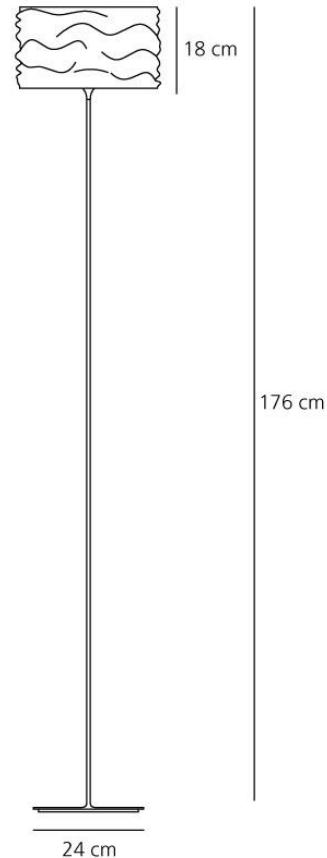

PRODUCT DATA SHEET

Aqua Cil terra - Orange

**DESIGN BY :**

Ross Lovegrove
2007

MATERIALS :

Aluminium, steel

DESCRIPTION :

Floor lamp, with matching table and suspension versions. "The Aqua Cil series of products not only contain light; internally reflecting the waves outward in a broad but soft way but also externally the mirror properties of the algorithms reflect and dematerialize the physicality of the object". Materials: die-cast aluminium base and structure; steel stem; hydroformed and mirror-treated aluminium diffuser.

With touch dimmer.

Light emission

Direct/indirect

Dimmer

TECHNICAL DATA SHEET

Features

Product name:	Aqua Cil terra - Orange
Article Code:	0926010A + 0938020A
Colour:	Metal orange
Material:	Aluminium, steel
Series:	Design, Hydro
Environment:	Indoor
Area contract:	Hospitality Hotel, Private Residence

OPTICS

Emission:	Direct/indirect
-----------	-----------------

DIMENSIONS

Height:	(cm) 176
Cutout width:	(cm) 32
Base Diameter:	(cm) 24
Cutout shape:	

LAMPS NOT INCLUDED

Category:	HALO
Number:	1
Lbs:	Qt32
Watt:	205
Socket:	E27
Type:	Hsgsbt/c/ub
Colour Rendering:	1a
Colour temperature (K):	2900
Duration (h):	2000

Dimensions

ø 32 cm

LAMP

20     

Dimmer

ELECTRICAL

Voltage: 220V-240V