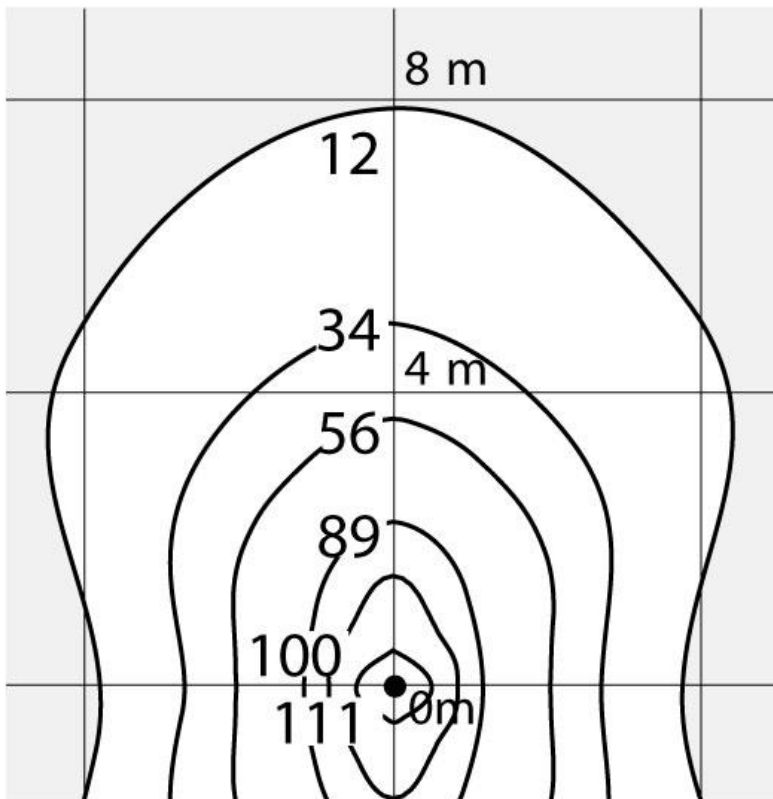

#### DIMENSIONS

Width:	(cm) 26
Height:	(cm) 322
Max Extension Height:	(cm) 522
Recessed depth:	(cm) 50
Cutout shape:	

#### Dimensions

## Installation

HIE 100W direct emission			Lighting application		
<b>h</b>	<b>L</b>	<b>a</b>	<b>Em</b>	<b>E<sub>max</sub></b>	<b>E<sub>min</sub></b>
3.22 m	3.5 m	11.9 m	39 lux	130 lux	4 lux
4.22 m	4.5 m	15.6 m	22 lux	75 lux	3 lux
5.22 m	5.5 m	19.3 m	14 lux	48 lux	1.5 lux

## ACCESSORIES

---

FELSINA PALO 4M  
INTERR+PORTT001710

FELSINA PALO 5M  
INTERR+PORTT001720

— C=0°-180° Cd/Klm  
 - - - C=90°-270°

Polar curve

$\alpha = 72^\circ \times 33^\circ$

Light cone