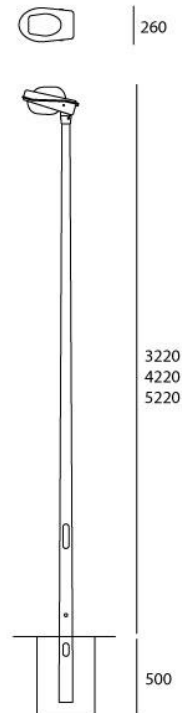

#### DESCRIPTION :

Light fixture with direct emission and fixed projector. Materials: 3/4/5-meter underground pole in hot-galvanized and painted steel, lamp unit in painted die-cast EN-AB 46100 aluminium; reflector in bright anodized aluminium; moulded prismatic diffuser in sodium-calcium tempered glass; AISI 316 stainless steel screws and silicone seal gaskets. Painting is obtained with 3-stage outdoor treatment: nanotechnologies, antioxidant primer, polyester paint.

#### DIMENSIONS

Width:	(cm) 26
Height:	(cm) 322
Max Extension Height:	(cm) 522
Recessed depth:	(cm) 50
Cutout shape:	

#### Dimensions