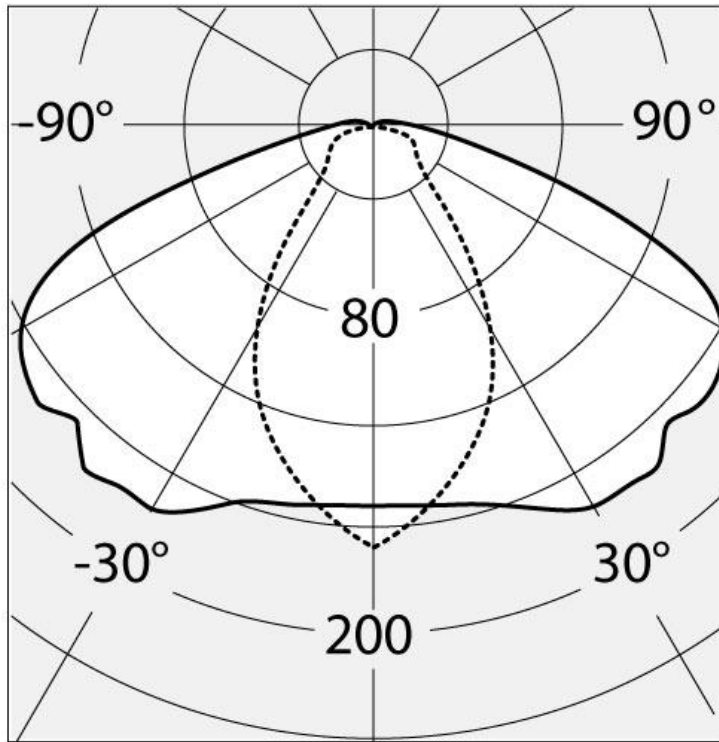

#### DIMENSIONS

Width:	(cm) 26
Height:	(cm) 322
Max Extension Height:	(cm) 522
Recessed depth:	(cm) 50
Cutout shape:	

#### Dimensions

## Installation

HIE 100W direct emission			Lighting application		
<b>h</b>	<b>L</b>	<b>a</b>	<b>Em</b>	<b>E<sub>max</sub></b>	<b>E<sub>min</sub></b>
3.22 m	3.5 m	11.9 m	39 lux	130 lux	4 lux
4.22 m	4.5 m	15.6 m	22 lux	75 lux	3 lux
5.22 m	5.5 m	19.3 m	14 lux	48 lux	1.5 lux

## ACCESSORIES

---

FELSINA PALO 4M  
INTERR+PORTT001710

FELSINA PALO 5M  
INTERR+PORTT001720

— C=0°-180° Cd/Klm  
 - - - C=90°-270°

Polar curve

$\alpha = 72^\circ \times 33^\circ$

Light cone