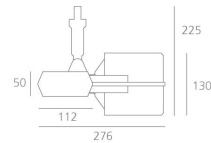

### Oto 130 HIT 150W 2x30° - White

**DESIGN BY :**

Foster &amp; Partners

**MATERIALS :**

Die-cast Aluminium, extruded Aluminium

**DESCRIPTION :**

A range of directional spotlights using 12V or 230/240V halogen and metal halide lamps. With three-phase track adapter. Aluminium body comprised of an optical and power supply unit. Optical unit available in 2 diameter options depending on the light source: ø80mm and ø130mm. Aluminium optics with various beam spreads. Tilt angle of up to 90°, rotation of up to 355°. Electronic control gear. Safety glass with HIT version. Wide range of accessories. Complies with standard EN60598-1 and other specific standards.

### TECHNICAL DATA SHEET

**Features**

Product name:	Oto 130 HIT 150W 2x30° - White
Article Code:	L235520
Colour:	White
Material:	Die-cast Aluminium, extruded Aluminium
Series:	Architectural
Environment:	Indoor
Area contract:	

**Dimensions****OPTICS**

Emission:	Accent Lighting
-----------	-----------------

**DIMENSIONS**

Length:	(cm) 27.6
Height:	(cm) 22.5
Cutout width:	(cm) 13
Inclination:	90
Rotation:	355
Cutout shape:	
Weight:	2.4