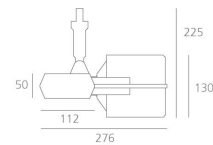

PRODUCT DATA SHEET

Oto 130 HIT 150W 2x30° - Silver grey

**DESIGN BY :**

Foster & Partners

MATERIALS :

Die-cast Aluminium, extruded Aluminium

DESCRIPTION :

A range of directional spotlights using 12V or 230/240V halogen and metal halide lamps. With three-phase track adapter. Aluminium body comprised of an optical and power supply unit. Optical unit available in 2 diameter options depending on the light source: ø80mm and ø130mm. Aluminium optics with various beam spreads. Tilt angle of up to 90°, rotation of up to 355°. Electronic control gear. Safety glass with HIT version. Wide range of accessories. Complies with standard EN60598-1 and other specific standards.

1 x HIT-CE (G12) 150W 2x30°

Light emission

Accent Lighting

TECHNICAL DATA SHEET

Features

Product name:	Oto 130 HIT 150W 2x30° - Silver grey
Article Code:	L235510
Colour:	Silver grey
Material:	Die-cast Aluminium, extruded Aluminium
Series:	Architectural
Environment:	Indoor
Area contract:	

OPTICS

Emission:	Accent Lighting
-----------	-----------------

DIMENSIONS

Length:	(cm) 27.6
Height:	(cm) 22.5
Cutout width:	(cm) 13
Inclination:	90
Rotation:	355
Cutout shape:	
Weight:	2.4

LAMPS NOT INCLUDED

Category:	HQI
Number:	1
Lbs:	HIT-CE
Watt:	150
Socket:	G12
Type:	MT/UB-150
Luminous Flux (lm):	14000
Colour Rendering:	80-85
Colour temperature (K):	3000
Duration (h):	10000

Dimensions**LAMP****ELECTRICAL**