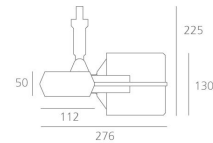

PRODUCT DATA SHEET

Oto 130 HIT 70W 2x15° - Silver grey

**DESIGN BY :**

Foster & Partners

MATERIALS :

Die-cast Aluminium, extruded Aluminium

DESCRIPTION :

A range of directional spotlights using 12V or 230/240V halogen and metal halide lamps. With three-phase track adapter. Aluminium body comprised of an optical and power supply unit. Optical unit available in 2 diameter options depending on the light source: ø80mm and ø130mm. Aluminium optics with various beam spreads. Tilt angle of up to 90°, rotation of up to 355°. Electronic control gear. Safety glass with HIT version. Wide range of accessories. Complies with standard EN60598-1 and other specific standards.

1 x HIT-CE (G12) 70W 2x15°

Light emission

Accent Lighting

IP20   

TECHNICAL DATA SHEET

Features

Product name:	Oto 130 HIT 70W 2x15° - Silver grey
Article Code:	L235210
Colour:	Silver grey
Material:	Die-cast Aluminium, extruded Aluminium
Series:	Architectural
Environment:	Indoor
Area contract:	

Dimensions**OPTICS**

Emission:	Accent Lighting
-----------	-----------------

DIMENSIONS

Length:	(cm) 27.6
Height:	(cm) 22.5
Cutout width:	(cm) 13
Inclination:	90
Rotation:	355
Cutout shape:	
Weight:	1.9

LAMPS NOT INCLUDED