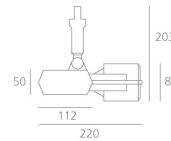

Dimensions

LAMP

IP20

ELECTRICAL

Starter:	Electronic Integrated
Voltage:	220V-240V