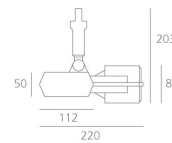

PRODUCT DATA SHEET

Oto 80 HIT 2x17° - Silver grey

**DESIGN BY :**

Foster & Partners

MATERIALS :

Aluminium

DESCRIPTION :

A range of directional spotlights using 12V or 230/240V halogen and metal halide lamps. With three-phase track adapter. Aluminium body comprised of an optical and power supply unit. Optical unit available in 2 diameter options depending on the light source: ø80mm and ø130mm. Aluminium optics with various beam spreads. Tilt angle of up to 90°, rotation of up to 355°. Electronic control gear. Safety glass with HIT version. Wide range of accessories. Complies with standard EN60598-1 and other specific standards.

1 x HIT-TC-CE (G8,5) 35W 2x17°

Light emission

Accent Lighting

IP20   

TECHNICAL DATA SHEET

Features

Product name:	Oto 80 HIT 2x17° - Silver grey
Article Code:	L234610
Colour:	Silver grey
Material:	Aluminium
Series:	Architectural
Environment:	Indoor
Area contract:	

OPTICS

Emission:	Accent Lighting
-----------	-----------------

DIMENSIONS

Length:	(cm) 22
Height:	(cm) 20.3
Cutout width:	(cm) 80
Inclination:	90
Rotation:	355
Cutout shape:	
Weight:	1.4

LAMPS NOT INCLUDED

Category:	HQI
Number:	1
Lbs:	HIT-TC-CE
Watt:	35
Socket:	G8.5
Type:	MT/UB-35
Luminous Flux (lm):	3000
Colour Rendering:	80-85
Colour temperature (K):	3000
Duration (h):	9000

Dimensions**LAMP**IP20   **ELECTRICAL**