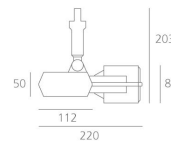

PRODUCT DATA SHEET

Oto 80 HIT 2x17° - Grey/Black

**DESIGN BY :**

Foster & Partners

MATERIALS :

Aluminium

DESCRIPTION :

A range of directional spotlights using 12V or 230/240V halogen and metal halide lamps. With three-phase track adapter. Aluminium body comprised of an optical and power supply unit. Optical unit available in 2 diameter options depending on the light source: ø80mm and ø130mm. Aluminium optics with various beam spreads. Tilt angle of up to 90°, rotation of up to 355°. Electronic control gear. Safety glass with HIT version. Wide range of accessories. Complies with standard EN60598-1 and other specific standards.

1 x HIT-TC-CE (G8,5) 35W 2x17°

Light emission

Accent Lighting

IP20   

TECHNICAL DATA SHEET

Features

Product name:	Oto 80 HIT 2x17° - Grey/Black
Article Code:	L234600
Colour:	Grey/Black
Material:	Aluminium
Series:	Architectural
Environment:	Indoor
Area contract:	

OPTICS

Emission: Accent Lighting

DIMENSIONS

Length:	(cm) 22
Height:	(cm) 20.3
Cutout width:	(cm) 80
Inclination:	90
Rotation:	355
Cutout shape:	
Weight:	1.4

LAMPS NOT INCLUDED

Category:	HQI
Number:	1
Lbs:	HIT-TC-CE
Watt:	35
Socket:	G8.5
Type:	MT/UB-35
Luminous Flux (lm):	3000
Colour Rendering:	80-85
Colour temperature (K):	3000
Duration (h):	9000

Dimensions**LAMP**IP20   **ELECTRICAL**

Starter:	Electronic Integrated
Voltage:	220V-240V

ACCESSORIES

OTO 80 - Accessory-holder + light-shade grill
L237000

OTO 80 - Accessory-holder + adjustable dowser
L237100