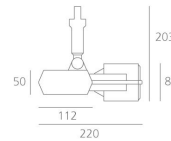

PRODUCT DATA SHEET

Oto 80 HIT 2x10° - White

**DESIGN BY :**

Foster & Partners

MATERIALS :

Aluminium

DESCRIPTION :

A range of directional spotlights using 12V or 230/240V halogen and metal halide lamps. With three-phase track adapter. Aluminium body comprised of an optical and power supply unit. Optical unit available in 2 diameter options depending on the light source: ø80mm and ø130mm. Aluminium optics with various beam spreads. Tilt angle of up to 90°, rotation of up to 355°. Electronic control gear. Safety glass with HIT version. Wide range of accessories. Complies with standard EN60598-1 and other specific standards.

1 x HIT-TC-CE (G8,5) 35W 2x10°

Light emission

Accent Lighting

IP20   

TECHNICAL DATA SHEET

Features

Product name:	Oto 80 HIT 2x10° - White
Article Code:	L234520
Colour:	White
Material:	Aluminium
Series:	Architectural
Environment:	Indoor
Area contract:	

OPTICS

Emission: Accent Lighting

DIMENSIONS

Length:	(cm) 22
Height:	(cm) 20.3
Cutout width:	(cm) 80
Inclination:	90
Rotation:	355
Cutout shape:	
Weight:	1.4

LAMPS NOT INCLUDED

Category:	HQI
Number:	1
Lbs:	HIT-TC-CE
Watt:	35
Socket:	G8.5
Type:	MT/UB-35
Luminous Flux (lm):	3000
Colour Rendering:	80-85
Colour temperature (K):	3000
Duration (h):	9000

Dimensions**LAMP**IP20   **ELECTRICAL**

Starter:	Electronic Integrated
Voltage:	220V-240V

ACCESSORIES

OTO 80 - Accessory-holder + light-shade grill
L237000

OTO 80 - Accessory-holder + adjustable dowser
L237100