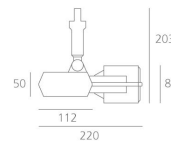

Dimensions

LAMP

IP20

ELECTRICAL

Starter:	Electronic Integrated
Voltage:	220V-240V