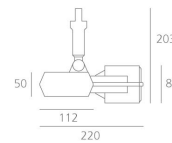

PRODUCT DATA SHEET

Oto 80 HIT 2x10° - Grey/Black

**DESIGN BY :**

Foster & Partners

MATERIALS :

Aluminium

DESCRIPTION :

A range of directional spotlights using 12V or 230/240V halogen and metal halide lamps. With three-phase track adapter. Aluminium body comprised of an optical and power supply unit. Optical unit available in 2 diameter options depending on the light source: ø80mm and ø130mm. Aluminium optics with various beam spreads. Tilt angle of up to 90°, rotation of up to 355°. Electronic control gear. Safety glass with HIT version. Wide range of accessories. Complies with standard EN60598-1 and other specific standards.

1 x HIT-TC-CE (G8,5) 35W 2x10°

Light emission

Accent Lighting

IP20   

TECHNICAL DATA SHEET

Features

Product name:	Oto 80 HIT 2x10° - Grey/Black
Article Code:	L234500
Colour:	Grey/Black
Material:	Aluminium
Series:	Architectural
Environment:	Indoor
Area contract:	

OPTICS

Emission: Accent Lighting

DIMENSIONS

Length:	(cm) 22
Height:	(cm) 20.3
Cutout width:	(cm) 80
Inclination:	90
Rotation:	355
Cutout shape:	
Weight:	1.4

LAMPS NOT INCLUDED

Category:	HQI
Number:	1
Lbs:	HIT-TC-CE
Watt:	35
Socket:	G8.5
Type:	MT/UB-35
Luminous Flux (lm):	3000
Colour Rendering:	80-85
Colour temperature (K):	3000
Duration (h):	9000

Dimensions**LAMP**IP20   **ELECTRICAL**

Starter:	Electronic Integrated
Voltage:	220V-240V

ACCESSORIES

OTO 80 - Accessory-holder + light-shade grill
L237000

OTO 80 - Accessory-holder + adjustable dowser
L237100