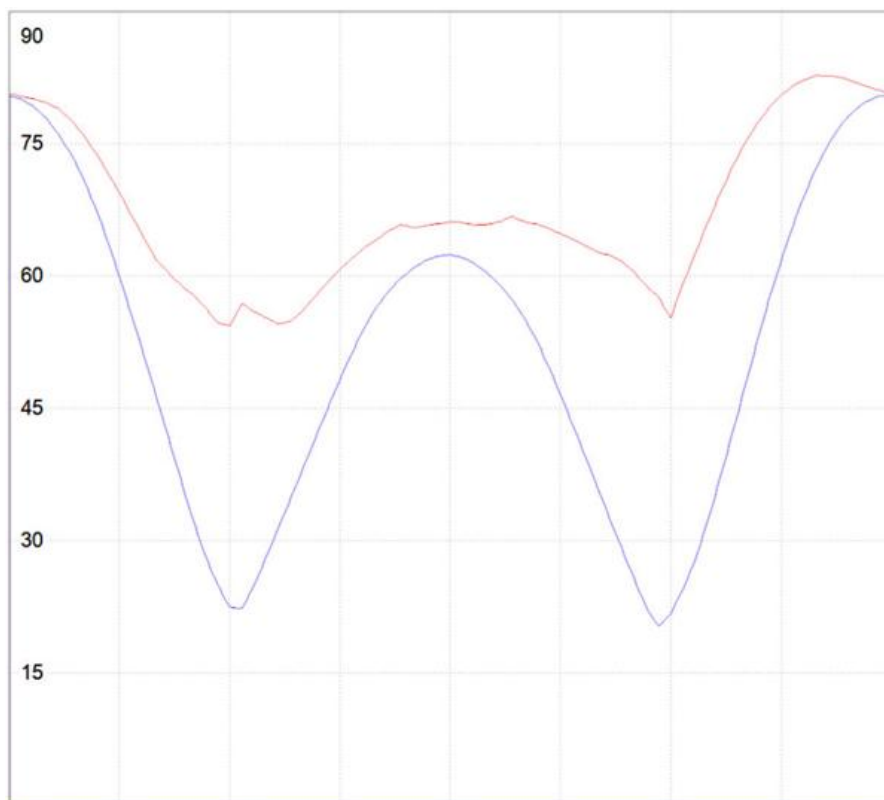

OPTICS

Emission:	Diffused
-----------	----------

DIMENSIONS

Length:	(cm) 80
Width:	(cm) 48
Height:	(cm) 44
Max Height from ceiling:	(cm) 200
Cutout shape:	

LAMPS INCLUDED

Category:	FLUO
Number:	1
Lbs:	TC-LEL
Watt:	55
Socket:	2G11
Type:	FSDH
Luminous Flux (lm):	4800
Colour Rendering:	85
Colour temperature (K):	3000
Duration (h):	12000

Dimensions**LAMP**

IP 20    

**ELECTRICAL**

Voltage:	220V-240V
----------	-----------

DIAGRAMS

cd/klm

$\eta = 67\%$

Polar curve — C0 - C180 — C90 - C270

cd/klm

$\eta = 67\%$

Cartesian diagram — C0 - C180 — C90 - C270