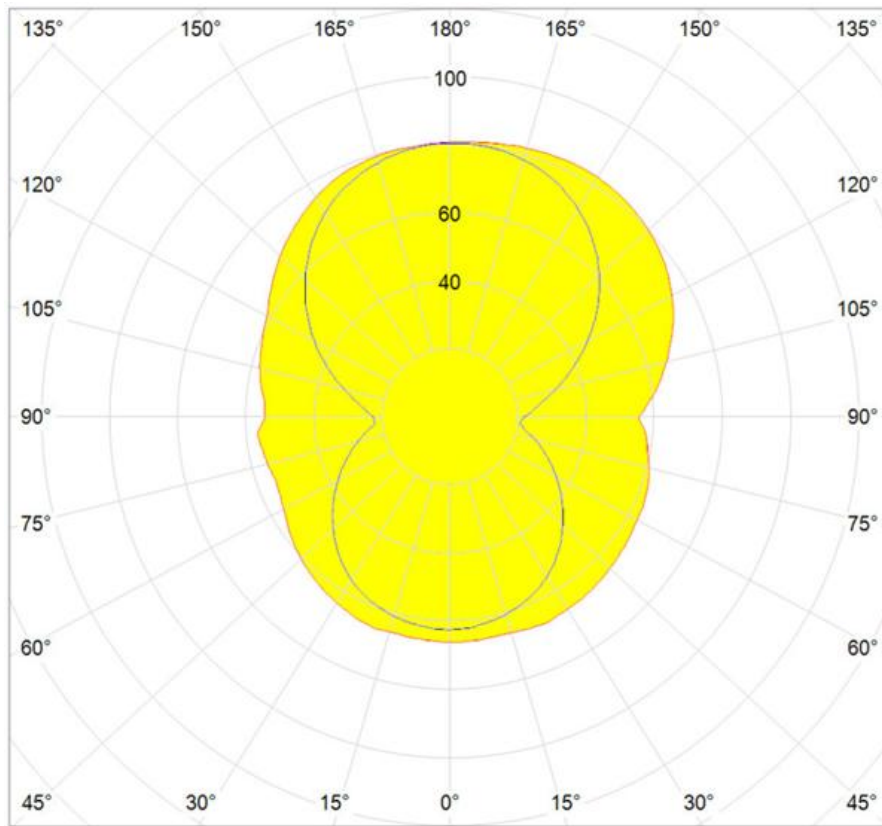

Light emission

Diffused

IP 20    

TECHNICAL DATA SHEET

Features

Product name:	Cosmic Landscape sospensione
Article Code:	1618010A
Colour:	White
Material:	Methacrylate,painted Steel
Series:	Design
Environment:	Indoor
Area contract:	Private Residence

OPTICS

Emission:	Diffused
-----------	----------

DIMENSIONS

Length:	(cm) 80
Width:	(cm) 48
Height:	(cm) 44
Max Height from ceiling:	(cm) 200
Cutout shape:	

LAMPS INCLUDED

Category:	FLUO
Number:	1
Lbs:	TC-LEL
Watt:	55
Socket:	2G11
Type:	FSDH
Luminous Flux (lm):	4800
Colour Rendering:	85
Colour temperature (K):	3000
Duration (h):	12000

Dimensions**LAMP**

IP 20    

**ELECTRICAL**

Voltage:	220V-240V
----------	-----------

DIAGRAMS

cd/klm

$\eta = 67\%$

Polar curve — C0 - C180 — C90 - C270

cd/klm

$\eta = 67\%$

Cartesian diagram — C0 - C180 — C90 - C270