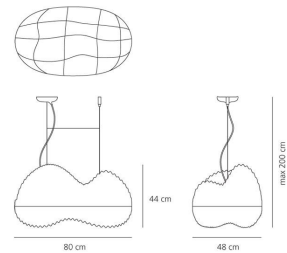

OPTICS

Emission:	Diffused
-----------	----------

DIMENSIONS

Length:	(cm) 80
Width:	(cm) 48
Height:	(cm) 44
Max Height from ceiling:	(cm) 200
Cutout shape:	

LAMPS INCLUDED

Category:	FLUO
Number:	1
Lbs:	TC-LEL
Watt:	55
Socket:	2G11
Type:	FSDH
Luminous Flux (lm):	4800
Colour Rendering:	85
Colour temperature (K):	3000
Duration (h):	12000

Dimensions**LAMP**

IP 20    

**ELECTRICAL**

Voltage:	220V-240V
----------	-----------

DIAGRAMS

cd/klm

$\eta = 67\%$

Polar curve — C0 - C180 — C90 - C270