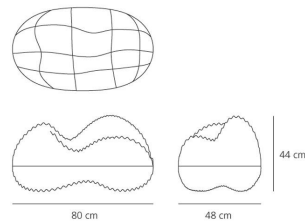

Dimensions

LAMP

Dimmer

ELECTRICAL

Voltage:	220V-240V