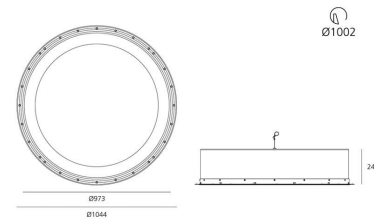

PRODUCT DATA SHEET

Tagora Recessed 970 - 4x24W + 4x39W - White

**DESIGN BY :**

S./R. Cornelissen

MATERIALS :

Aluminium

DESCRIPTION :

Ceiling recessed lights Ø 970 mm using fluorescent lamps. The fixture consists of a frame to be fixed and plastered onto the plasterboard false ceiling, and an optic unit in aluminium with white paint finish. Opaline diffuser in PMMA. Integral electronic ball. Not suitable for wall recessed installation. Complies with standard EN60598-1 and other specific standards.

4 x T16 (G5) 24W + 4 x T16 (G5) 39W

Light emission

Direct

IP40  

TECHNICAL DATA SHEET

Features

Product name:	Tagora Recessed 970 - 4x24W + 4x39W - White
Article Code:	M021520
Colour:	White
Material:	Aluminium
Series:	Architectural
Environment:	Indoor
Area contract:	Hospitality Hotel, Hospitality Restaurant, Retail, Office, Private Residence

OPTICS

Emission: Direct

DIMENSIONS

Cutout width:	(cm) 97
Cutout diameter:	(cm) 100
Recessed depth:	(cm) 24
Cutout shape:	Rounded
Weight:	7.5
Glow Wire Test:	650 °

LAMPS NOT INCLUDED

Category:	FLUO
Number:	4
Lbs:	T16
Watt:	24
Socket:	G5
Type:	FDH-24
Luminous Flux (lm):	1750
Colour Rendering:	85
Colour temperature (K):	3000
Duration (h):	20000

Category:	FLUO
Number:	4
Lbs:	T16
Watt:	39
Socket:	G5
Type:	FDH-39
Luminous Flux (lm):	3100
Colour Rendering:	85
Colour temperature (K):	6500

Dimensions**LAMP**IP40  **ELECTRICAL**

Starter:	Electronic (included)
Voltage:	220V-240V