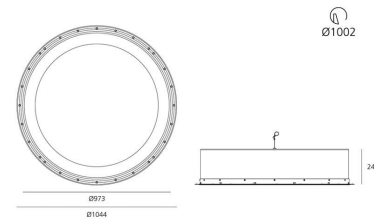

PRODUCT DATA SHEET

Tagora Recessed 970 - 4x24W + 4x39W - Orange

**DESIGN BY :**

S./R. Cornelissen

MATERIALS :

Aluminium

DESCRIPTION :

Ceiling recessed lights Ø 970 mm using fluorescent lamps. The fixture consists of a frame to be fixed and plastered onto the plasterboard false ceiling, and an optic unit in aluminium with orange paint finish. Opaque diffuser in PMMA. Integral electronic ballast. Not suitable for wall recessed installation. Complies with standard EN60598-1 and other specific standards.

4 x T16 (G5) 24W + 4 x T16 (G5) 39W

Light emission

Direct

IP40

TECHNICAL DATA SHEET

Features

Product name:	Tagora Recessed 970 - 4x24W + 4x39W - Orange
Article Code:	M021510
Colour:	Orange
Material:	Aluminium
Series:	Architectural
Environment:	Indoor
Area contract:	Hospitality Hotel, Hospitality Restaurant, Retail, Office, Private Residence

OPTICS

Emission: Direct

DIMENSIONS

Cutout width:	(cm) 97
Cutout diameter:	(cm) 100
Recessed depth:	(cm) 24
Cutout shape:	Rounded
Weight:	7.5
Glow Wire Test:	650 °

LAMPS NOT INCLUDED

Category:	FLUO
Number:	4
Lbs:	T16
Watt:	24
Socket:	G5
Type:	FDH-24
Luminous Flux (lm):	1750
Colour Rendering:	85
Colour temperature (K):	3000
Duration (h):	20000

Category:	FLUO
Number:	4
Lbs:	T16
Watt:	39
Socket:	G5
Type:	FDH-39
Luminous Flux (lm):	3100
Colour Rendering:	85
Colour temperature (K):	6500

Dimensions**LAMP**

IP40

ELECTRICAL

Starter:	Electronic (included)
Voltage:	220V-240V