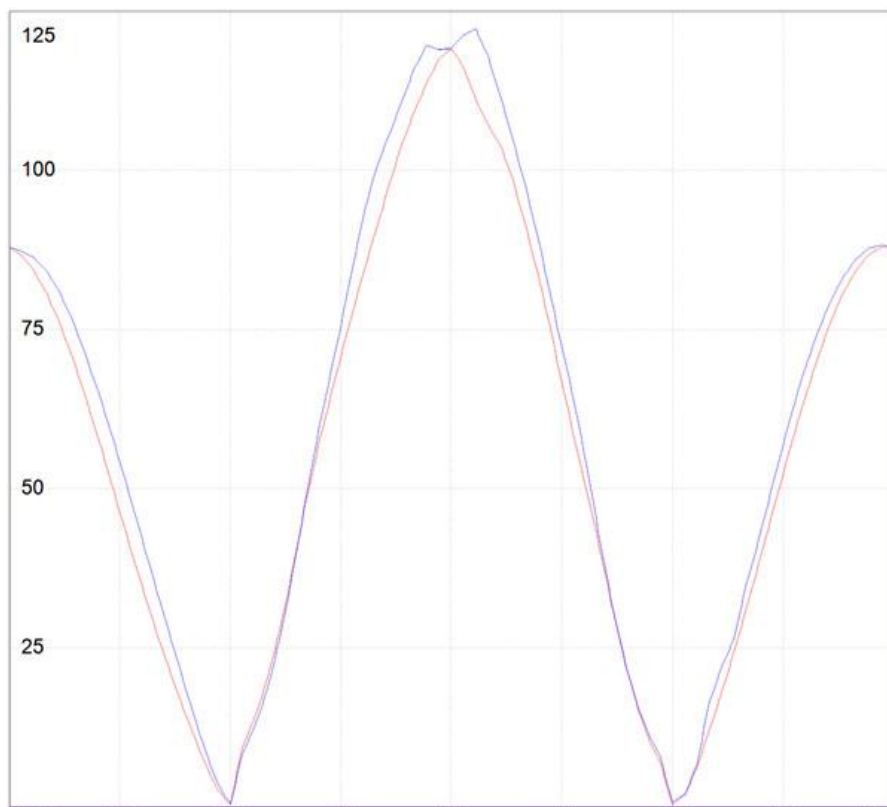

**OPTICS**

Emission:	Direct, indirect
-----------	------------------

**DIMENSIONS**

Height:	(cm) 28
Cutout width:	(cm) 60
Base Diameter:	(cm) 14
Cutout shape:	

**LAMPS NOT INCLUDED**

Category:	FLUO
Number:	2
Lbs:	Tc-tel
Watt:	42
Socket:	Gx24q-5
Type:	Fsmh
Colour Rendering:	N/s
Colour temperature (K):	3000
Duration (h):	10000

## DIAGRAMS

cd/klm

— C0 - C180

— C90 - C270

$\eta = 54\%$

Polar curve

cd/klm

— C0 - C180

— C90 - C270

$\eta = 54\%$

Cartesian diagram