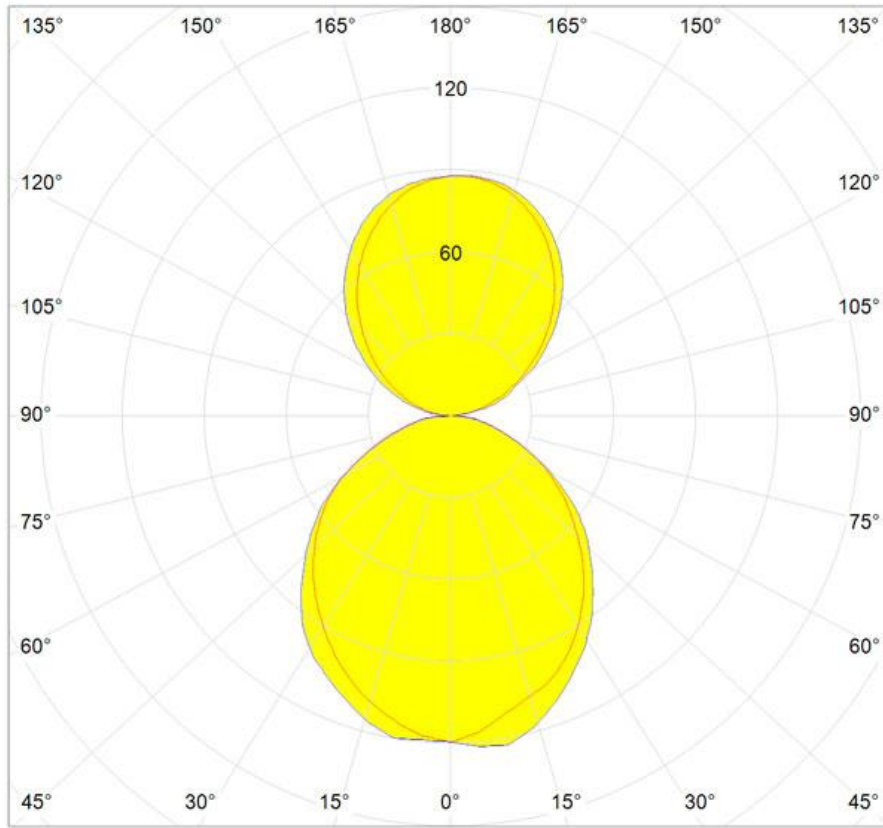

**OPTICS**

Emission:	Direct, indirect
-----------	------------------

**DIMENSIONS**

Height:	(cm) 28
Cutout width:	(cm) 60
Base Diameter:	(cm) 14
Cutout shape:	

**LAMPS NOT INCLUDED**

Category:	FLUO
Number:	2
Lbs:	Tc-tel
Watt:	42
Socket:	Gx24q-5
Type:	Fsmh
Colour Rendering:	N/s
Colour temperature (K):	3000
Duration (h):	10000

## DIAGRAMS

cd/klm

— C0 - C180

— C90 - C270

$\eta = 54\%$

Polar curve

cd/klm

— C0 - C180

— C90 - C270

$\eta = 54\%$

Cartesian diagram