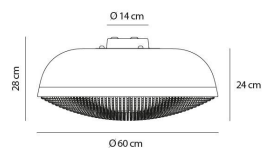

Dimensions

LAMP

IP 20

ELECTRICAL

Starter:	Electronic
Voltage:	220V-240V