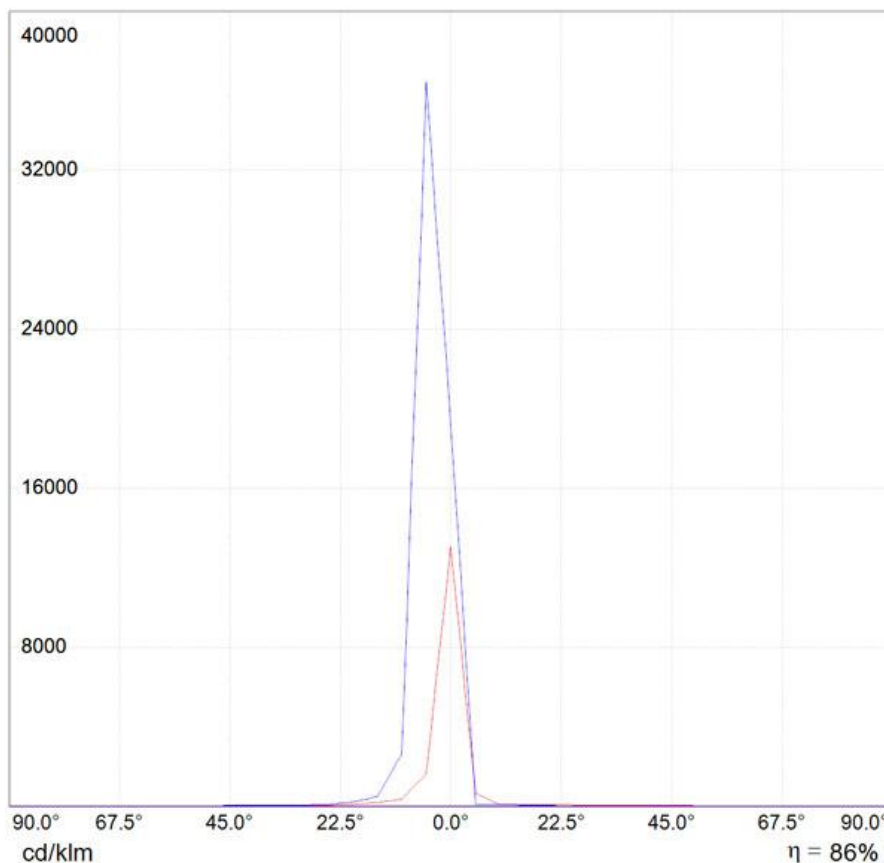

#### Dimensions

## DIAGRAMS

cd/klm  
— C0 - C180 — C90 - C270

$\eta = 86\%$

Polar curve

cd/klm  
— C0 - C180 — C90 - C270

$\eta = 86\%$

Cartesian diagram