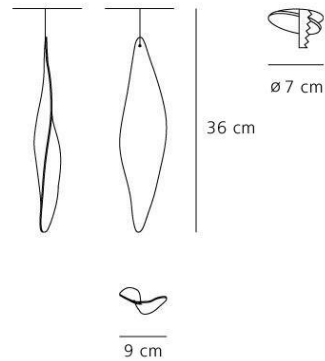

#### DIMENSIONS

Width:	(cm) 9
Height:	(cm) 36
Cutout diameter:	(cm) 7
Cutout shape:	Rounded

#### Dimensions