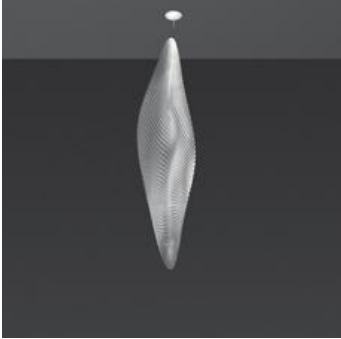

### Cosmic Leaf Mini incasso - Led

#### DESCRIPTION :

"It appears as a digital leaf from another World , embedded with scales like a reptile or an insect which gather light and shadow on its body to seduce a mate." Recessed lamp, with matching table, floor and suspension versions. Available in two sizes (Incasso and Mini Incasso), with halogen, metal halide or LED source. Materials: chromed steel structure; body lamp-diffuser in transparent methacrylate with texture; recessed lighting unit in die-cast aluminium.