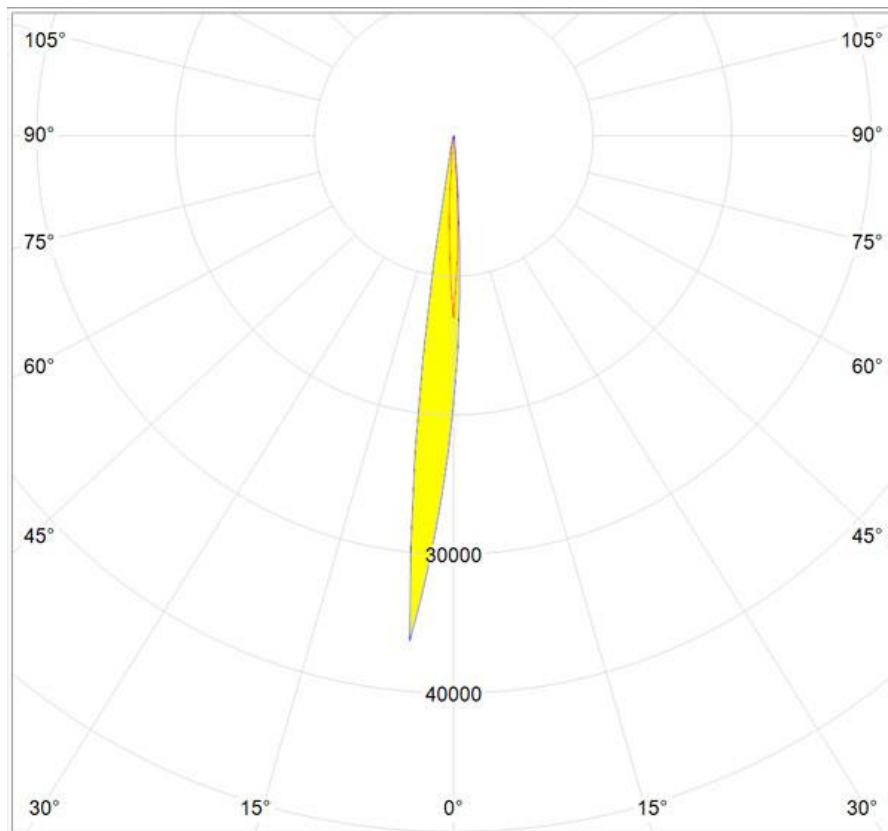

#### DIMENSIONS

Width:	(cm) 9
Height:	(cm) 36
Cutout diameter:	(cm) 7
Cutout shape:	Rounded

#### Dimensions

## DIAGRAMS

cd/klm  
— C0 - C180 — C90 - C270

$\eta = 86\%$

Polar curve

cd/klm  
— C0 - C180 — C90 - C270

$\eta = 86\%$

Cartesian diagram