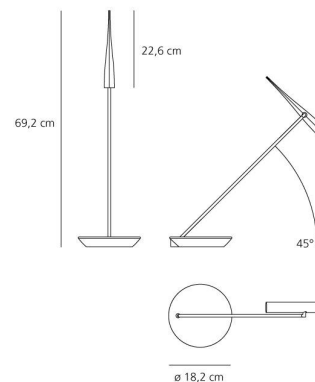

Dimensions

LAMP

Dimmer

ELECTRICAL

Voltage:	220V-240V