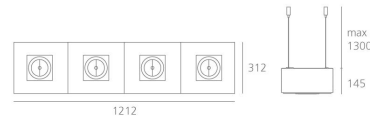

Dimensions

LAMP

ELECTRICAL

Starter:	Electronic
Transformer availability:	Integrated
Voltage:	220V-240V