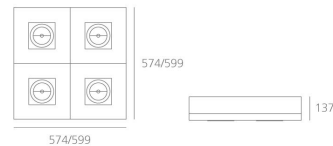

#### DIMENSIONS

Length:	(cm) 59.9
Width:	(cm) 59.9
Cutout length:	(cm) 62.5
Cutout Width:	(cm) 62.5
Recessed depth:	(cm) 13.7
Inclination:	-10/+70
Rotation:	355
Cutout shape:	Squared
Weight:	9.9
Glow Wire Test:	850 °

#### Dimensions