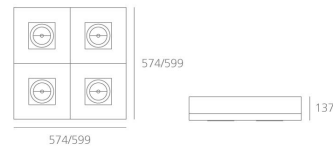

Dimensions

LAMP

ELECTRICAL

Starter:	Electronic
Trasformer availability:	Integrated
Voltage:	220V-240V