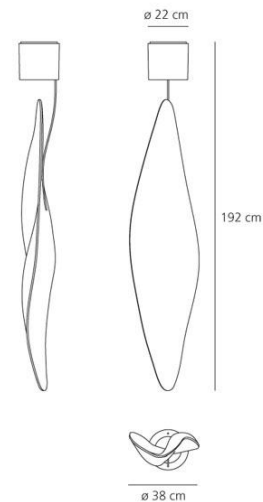

PRODUCT DATA SHEET

Cosmic Leaf soffitto - Halo

DESIGN BY :

Ross Lovegrove
2009

MATERIALS :

Chrome-plated steel, transparent methacrylate with texture, painted metal

DESCRIPTION :

"It appears as a digital leaf from another World , embedded with scales like a reptile or an insect which gather light and shadow on its body to seduce a mate." Suspension lamp, with matching table, recessed and suspension versions. Available with halogen or metal halide source. Materials: chromed steel structure; body lampdiffuser in transparent methacrylate with texture; painted metal lighting unit.

Light emission

Diffused

TECHNICAL DATA SHEET

Features

Product name:	Cosmic Leaf soffitto - Halo
Article Code:	1506010A
Colour:	Transparent
Material:	Chrome-plated steel, transparent methacrylate with texture, painted metal
Series:	Design
Environment:	Indoor
Area contract:	Private Residence

OPTICS

Emission:	Diffused
-----------	----------

DIMENSIONS

Width:	(cm) 38
Height:	(cm) 192
Cutout diameter:	(cm) 22
Cutout shape:	Rounded

LAMPS INCLUDED

Category:	HALO
Number:	1
Lbs:	QR111
Watt:	100
Socket:	G53
Type:	HMGs/UB
Colour Rendering:	100
Colour temperature (K):	3000
Duration (h):	3000

Dimensions

LAMP

ELECTRICAL

Voltage:	220V-240V
----------	-----------