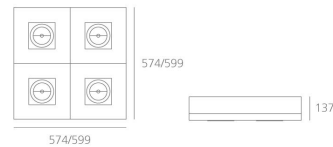

Dimensions

LAMP

ELECTRICAL

Starter:	Electronic Integrated
Voltage:	220V-240V