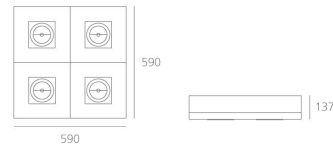

#### DIMENSIONS

Length:	(cm) 59
Width:	(cm) 59
Cutout length:	(cm) 59.2
Cutout Width:	(cm) 59.2
Recessed depth:	(cm) 13.7
Inclination:	$-10/+70$
Rotation:	355
Cutout shape:	Squared
Weight:	10
Glow Wire Test:	850 °

#### Dimensions