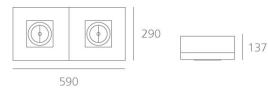

PRODUCT DATA SHEET

Andromeda Recessed 300x600 - T16 2x24W + QR-CBC 2xmax50W

DESIGN BY :

Ernesto Gismondi

MATERIALS :

Alluminio Estruso

DESCRIPTION :

A range of multisource luminaires combining diffused lighting via T16 and T16-R fluorescent lamps and accent lighting via 1, 2, 3 or 4 adjustable spotlights using 12V halogen and metal-halide lamps. 3 options available: recessed, ceiling, or pendant with direct lighting. Extruded aluminium body with grey paint finish. Polycarbonate diffuser. Die-cast aluminium spotlights in steel boxes with a black paint finish. Each spot can be directed individually: tilt angle ranging from -10° to +70°, rotation of up to 35°. The recessed version can be installed into plasterboard false ceilings, using the recessing frame provided, and into false ceilings systems with 600x600mm and 625x625mm modules. Integral electronic control gear. Integral electronic transformer for the halogen accent lighting, dimmable by trailing edge external dimmers. 2 separate switch circuits for the independent control of the diffused and accent lighting functions. Complies with standard EN60598-1 and other specific standards.

Dimmable by trailing edge external dimmer.

Light emission

Direct Diffused And Accent Lighting

TECHNICAL DATA SHEET

Features

| | |
|----------------|--|
| Product name: | Andromeda Recessed 300x600 - T16 2x24W + QR-CBC 2xmax50W |
| Article Code: | M115240 |
| Material: | Alluminio Estruso |
| Series: | Architectural |
| Environment: | Indoor |
| Area contract: | |

Dimensions

OPTICS

Emission: Direct Diffused And Accent Lighting

DIMENSIONS

| | |
|-----------------|-----------|
| Length: | (cm) 59 |
| Width: | (cm) 29 |
| Cutout length: | (cm) 29.2 |
| Cutout Width: | (cm) 59.2 |
| Recessed depth: | (cm) 13.7 |
| Inclination: | -10/+70 |
| Rotation: | 355 |
| Weight: | 5.8 |
| Glow Wire Test: | 850 ° |