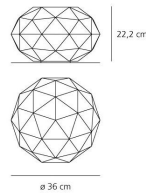

Dimensions

LAMP

IP 20

Dimmer

ELECTRICAL

Voltage: 220V-240V