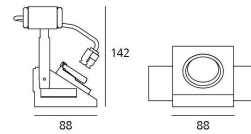

Dimensions

LAMP

IP20

ELECTRICAL

Transformer availability:	Remote
Voltage:	230-240V