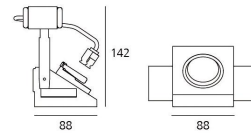

Dimensions

LAMP

IP20

ELECTRICAL

Voltage:	230-240V