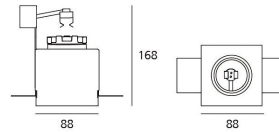

PRODUCT DATA SHEET

Nothing Recessed 86 Downlight - QR-CBC51

**DESIGN BY :**

Ernesto Gismondi

MATERIALS :

Steel

DESCRIPTION :

Fixed recessed fixture for vertical downlighting using 12V dichroic halogen lamp. Steel body, aluminum lampholding ring. Remote transformer. Complies with standard EN60598-1 and other specific standard.

Light emission

Direct Wall Washer

IP20  

TECHNICAL DATA SHEET

Features

Product name:	Nothing Recessed 86 Downlight - QR-CBC51
Article Code:	M139000
Colour:	White
Material:	Steel
Series:	Architectural
Environment:	Indoor
Area contract:	

OPTICS

Emission:	Direct Wall Washer
-----------	--------------------

DIMENSIONS

Length:	(cm) 8.8
Width:	(cm) 8.8
Height:	(cm) 17
Cutout length:	(cm) 9
Cutout Width:	(cm) 9
Recessed depth:	(cm) 16
Cutout shape:	Squared
Weight:	0.4
Glow Wire Test:	960 °

LAMPS NOT INCLUDED

Category:	HALO
Number:	1
Lbs:	QR-CBC51
Watt:	50
Socket:	GU5.3
Type:	HRGS/UB
Colour Rendering:	100
Colour temperature (K):	3000

Dimensions**LAMP**IP20  **ELECTRICAL**

Transformer availability:	Remote
Voltage:	230-240V