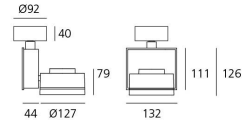

Dimensions**OPTICS**

Emission: Accent Lighting

DIMENSIONS

Width:	(cm) 13.2
Height:	(cm) 12.6
Cutout width:	(cm) 12.7
Inclination:	-90/+90
Rotation:	355
Cutout shape:	
Weight:	1.8
Glow Wire Test:	850 °

LAMPS NOT INCLUDED