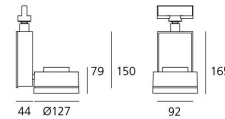

PRODUCT DATA SHEET

Picto 125 Halo Vertical Ceiling - QR111 - Black

**DESIGN BY :**

Artemide

MATERIALS :

Aluminium

DESCRIPTION :

Directional spotlight with ceiling surface plate using 12V QR111 halogen lamps. Body made from aluminium and injection moulded high-quality polyamide. Tilt angle ranging from -90° to 90°, rotation of up to 355°. Precise inclination by means of a graduation specially designed, with a locking mechanism. Electronic transformer dimmable by trailing or leading edge phase-cutting dimmer. Wide range of accessories. Not suitable for wall installation. Complies with standard EN60598-1 and other specific standards.

Light emission

Accent Lighting

IP20

TECHNICAL DATA SHEET

Features

Product name:	Picto 125 Halo Vertical Ceiling - QR111 - Black
Article Code:	M225241
Colour:	Black
Material:	Aluminium
Series:	Architectural
Environment:	Indoor
Area contract:	Retail, Museum & Exhibitions, , Private Residence

Dimensions**OPTICS**

Emission: Accent Lighting

DIMENSIONS

Width:	(cm) 9.2
Height:	(cm) 16.5
Cutout width:	(cm) 12.7
Inclination:	-90/+90
Rotation:	355
Cutout shape:	
Weight:	1.8
Glow Wire Test:	850 °

LAMPS NOT INCLUDED