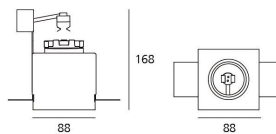

Dimensions

LAMP

IP20

ELECTRICAL

Voltage:	230-240V