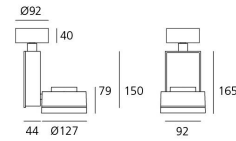

**Dimensions****OPTICS**

Emission: Accent Lighting

**DIMENSIONS**

Width:	(cm) 9.2
Height:	(cm) 16.5
Cutout width:	(cm) 12.7
Inclination:	-90/+90
Rotation:	355
Cutout shape:	
Weight:	1.8
Glow Wire Test:	850 °