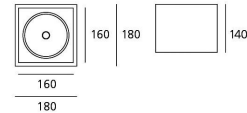

Dimensions

LAMP

IP20

ELECTRICAL

Transformer availability:	Electronic integrated
Voltage:	220V-240V