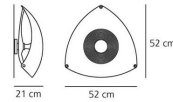

Light emission

Diffused

TECHNICAL DATA SHEET

Features

Product name:	Utopia parete-soffitto 52
Article Code:	A049300
Colour:	White
Material:	Painted metal, silkscreened sanded glass
Support:	Wall
Series:	Design
Environment:	Indoor
Area contract:	

Dimensions**OPTICS**

Emission:	Diffused
-----------	----------

DIMENSIONS

Length:	(cm) 52
Width:	(cm) 52
Height:	(cm) 21
Cutout shape:	

LAMPS NOT INCLUDED

Category:	HALO
Number:	1
Lbs:	Qt32
Watt:	205
Socket:	E27
Type:	Hsgsbt/c/ub
Colour Rendering:	1a
Colour temperature (K):	2900
Duration (h):	2000