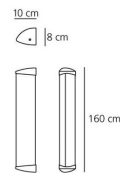

Dimensions

LAMP

ELECTRICAL

Starter:	Ferromagnetic Integrated
Voltage:	220V-240V