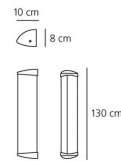

Dimensions

LAMP

ELECTRICAL

Starter:	Ferromagnetic Integrated
Voltage:	220V-240V