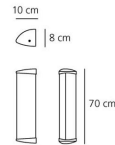

Dimensions