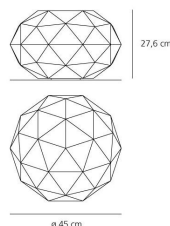

Dimensions

LAMP

ELECTRICAL

Starter:	Electronic
Voltage:	220V-240V