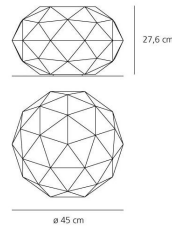

Dimensions

LAMP

IP 20

Dimmer

ELECTRICAL

Voltage: 220V-240V